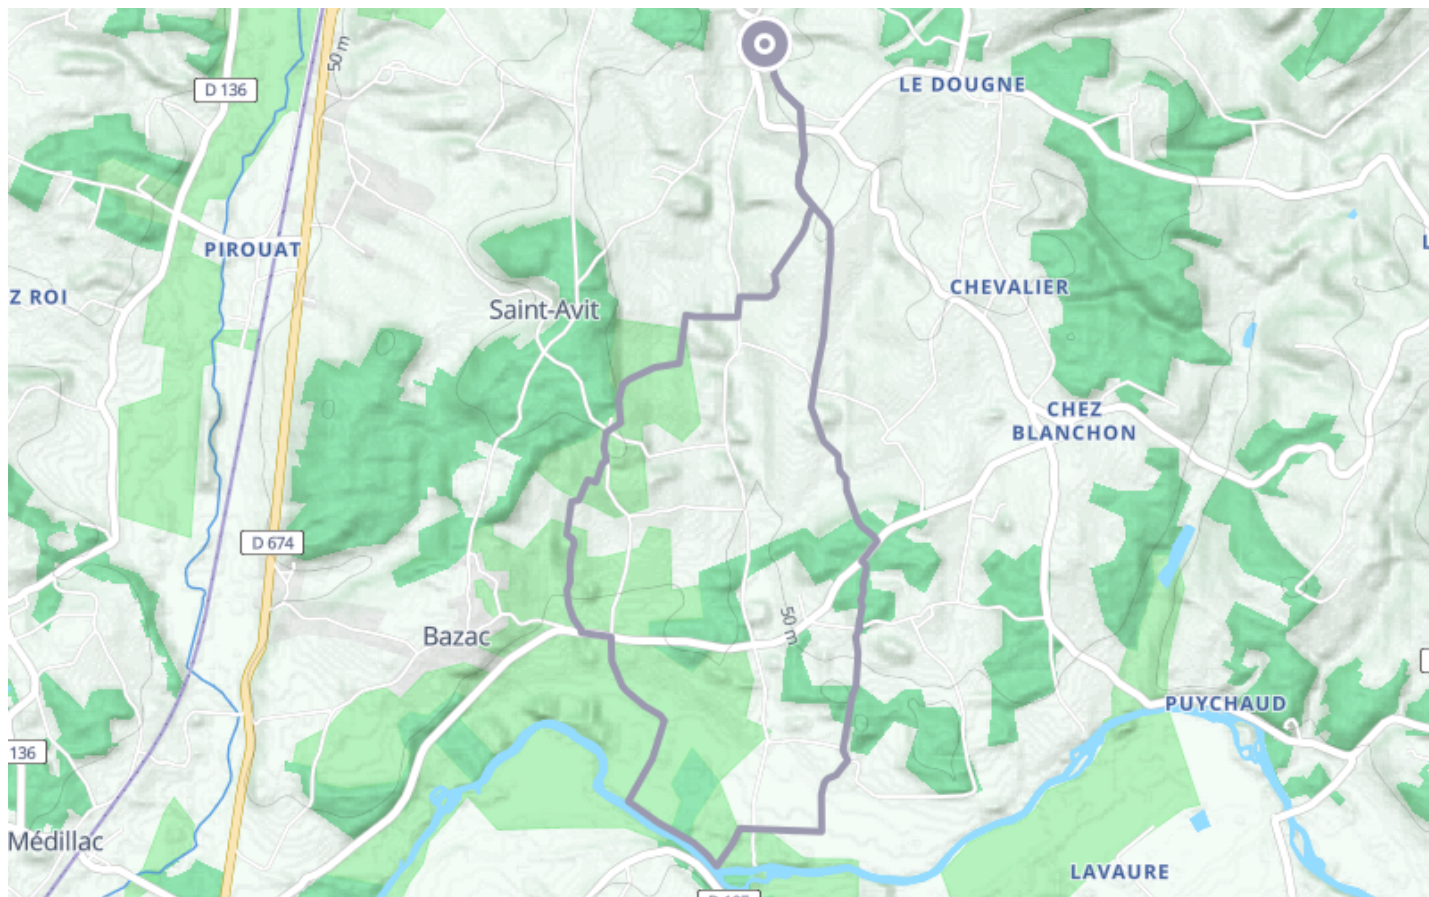

# Sentier panorama sur la Dronne

🚶 Walk

🕒 3 h

↔️ 10.7 km

📍 **Départ** 3 place quintini  
16210, Saint-Quentin-de-Chalais

## Descriptif

The "Panorama sur la Dronne" trail is a 12 km hike starting from the village of Saint-Quentin de Chalais. The hilly country lanes will take you to the banks of the Dronne river, which you will skirt before returning to the village.

**Charentes Tourisme**  
21 rue d'Iéna - 16000 ANGOULEME

sur l'application mobile Loopi - balades & GPS