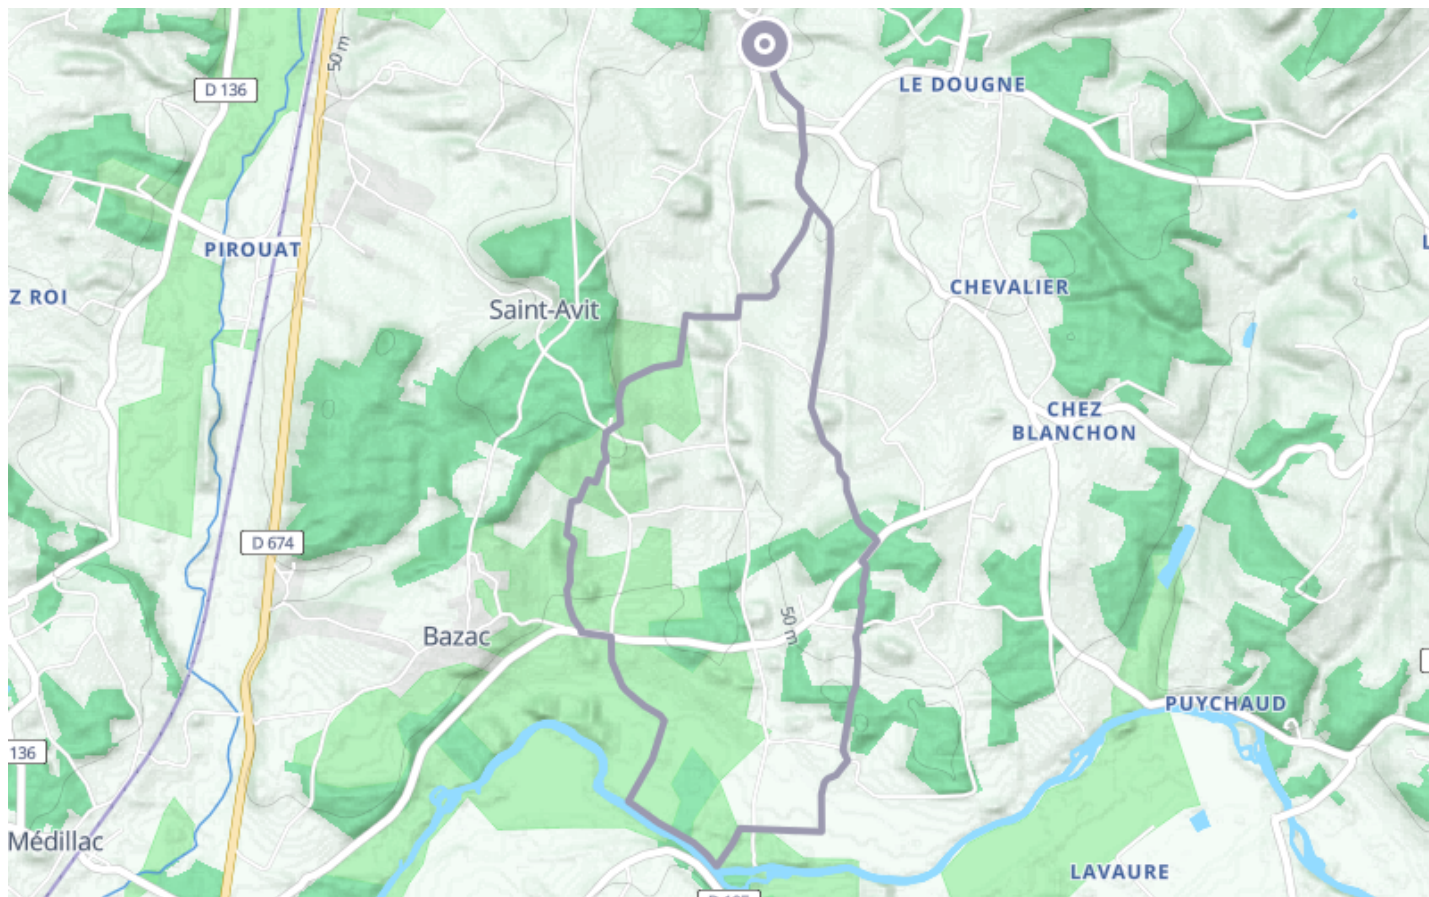

# Sentier panorama sur la Dronne

🚶 Walk

🕒 3 h

↔️ 10.7 km

📍 **Départ** 3 place quintini  
16210, Saint-Quentin-de-Chalais

## Descriptif

The "Panorama sur la Dronne" trail is a 12 km hike starting from the village of Saint-Quentin de Chalais. The hilly country lanes will take you to the banks of the Dronne river, which you will skirt before returning to the village.

**Charentes Tourisme**  
21 rue d'Iéna - 16000 ANGOULEME

sur l'application mobile **Loopi - balades & GPS**